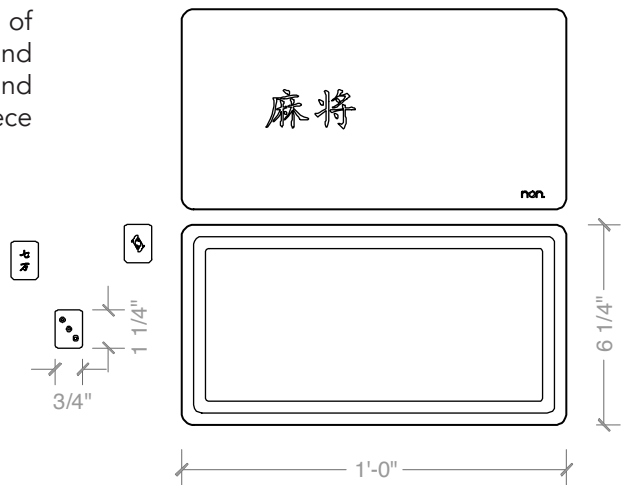

nondesigns™

NON MAJIANG SET - The Majiang set is NON's version of the classic Chinese game. Made of layered white Corian and black walnut, all of the symbols have been simplified and engraved into the surface. The case is made from a solid piece of walnut with a precisely fitting Corian lid.

Corian, black walnut

NON REFLECTION VASE - This vase has a different proportion than most others. The shallow basin creates a reflective surface that mirrors the plant that it displays. Three necks hold a simple arrangement emerging from the water similar to a lily from a pond.

1" thick Corian, available in black and white